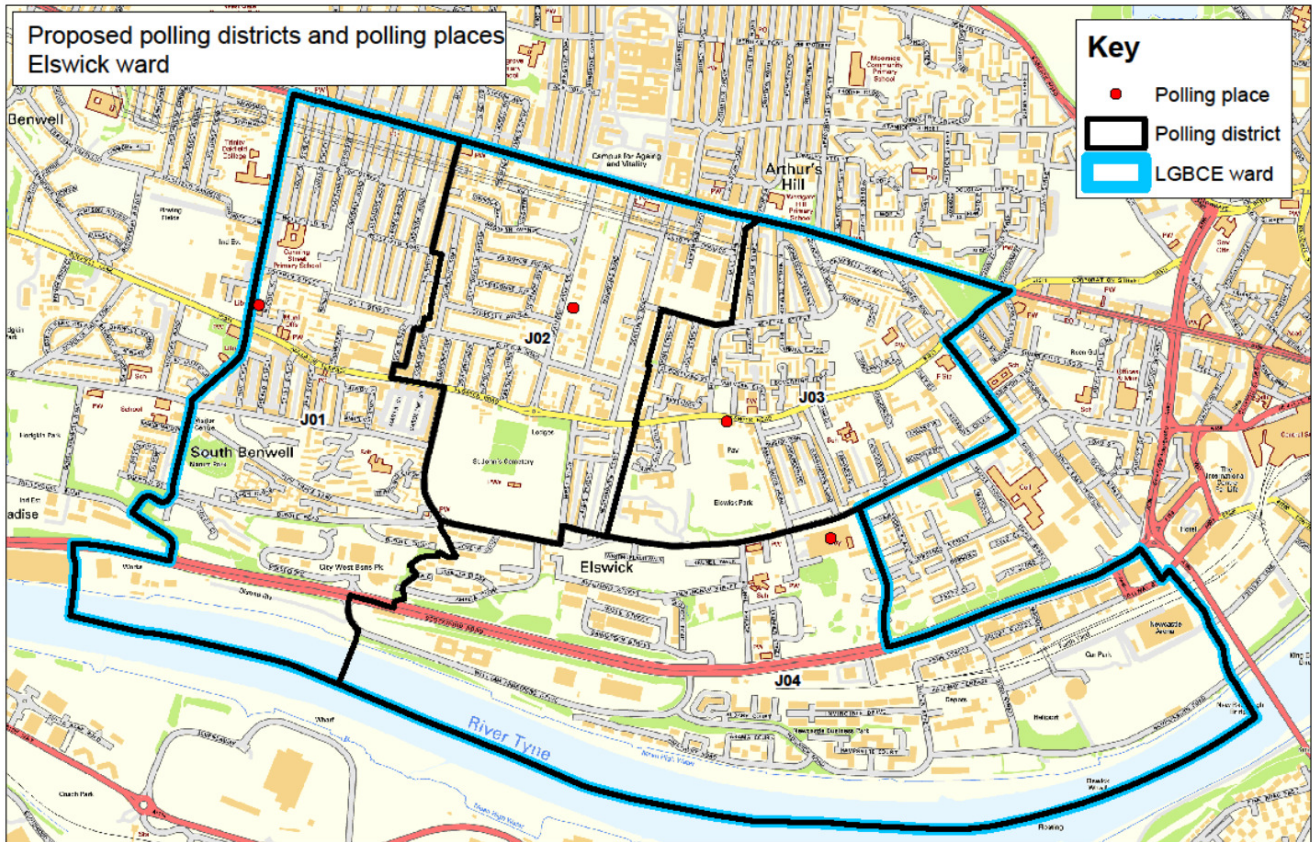

Ward	Polling place	New Polling District	Old Polling District	Proposed Changes	Returning Officer Comments																																																																																																																		
Elswick	West End Customer Service Centre and Library, Condercum Road	J01	Part AAC/Part HAC	<p>Part AAC</p> <table border="0"> <thead> <tr> <th>Streets</th> <th>Electors</th> </tr> </thead> <tbody> <tr><td>Adelaide Terrace</td><td>AAC 1-3 (3)</td></tr> <tr><td>Angel View</td><td>AAC 4-50 (47)</td></tr> <tr><td>Odd nos. 1-35 Armstrong Road</td><td>AAC 51-64 (14)</td></tr> <tr><td>Evans 212-4 Armstrong Road</td><td>AAC 147-191 (45)</td></tr> <tr><td>Atherton Drive</td><td>AAC 227-286 (58)</td></tr> <tr><td>Atkinson Road</td><td>AAC 287-355 (70)</td></tr> <tr><td>Atkinson Terrace</td><td>AAC 356-366 (11)</td></tr> <tr><td>Birnie Close</td><td>AAC 816-840 (25)</td></tr> <tr><td>Buddle Road</td><td>AAC 911-940 (31)</td></tr> <tr><td>Clara Street</td><td>AAC 997-1059 (65)</td></tr> <tr><td>Elswick Road</td><td>AAC 1092-1094 (3)</td></tr> <tr><td>Ethel Street</td><td>AAC 1095-1125 (31)</td></tr> <tr><td>Gerald Street</td><td>AAC 1126-1187 (62)</td></tr> <tr><td>Hugh Gardens</td><td>AAC 1323-1366 (44)</td></tr> <tr><td>Inchberry Close</td><td>AAC 1367-1397 (31)</td></tr> <tr><td>Iveagh Close</td><td>AAC 1398-1468 (71)</td></tr> <tr><td>Joan Street</td><td>AAC 1469-1503 (39)</td></tr> <tr><td>Keith Close</td><td>AAC 1507-1557 (50)</td></tr> <tr><td>Lawson Terrace</td><td>AAC 1558-1583 (26)</td></tr> <tr><td>Maria Street</td><td>AAC 1608 (1)</td></tr> <tr><td>Maryhill Close</td><td>AAC 1609-1642 (34)</td></tr> <tr><td>Merton Court</td><td>AAC 1643-1673 (31)</td></tr> <tr><td>Mulben Close</td><td>AAC 1711-1742 (32)</td></tr> <tr><td>Orton Close</td><td>AAC 1743-1758 (17)</td></tr> <tr><td>Pipetrack Lane</td><td>AAC 1759-1825 (66)</td></tr> <tr><td>St John's Road</td><td>AAC 1878-1904 (27)</td></tr> <tr><td>Teindland Close</td><td>AAC 1905-1953 (49)</td></tr> <tr><td>Troves Close</td><td>AAC 1954-1985 (32)</td></tr> <tr><td>Violet Close</td><td>AAC 1986-2029 (45)</td></tr> </tbody> </table> <p>Part HAC</p> <table border="0"> <thead> <tr> <th>Streets</th> <th>Electors</th> </tr> </thead> <tbody> <tr><td>Adelaide House</td><td>HAC 1187-1291 (104)</td></tr> <tr><td>Adelaide Terrace</td><td>HAC 1-4 (4)</td></tr> <tr><td>Barnesbury Road</td><td>HAC 5 (1)</td></tr> <tr><td>Beech Street</td><td>HAC 6-51 (47)</td></tr> <tr><td>Benwell Grove</td><td>HAC 52-106 (55)</td></tr> <tr><td>Bond Court</td><td>HAC 136-166 (31)</td></tr> <tr><td>Bond Street</td><td>(no electors)</td></tr> <tr><td>Canning Street</td><td>HAC 237-338 (103)</td></tr> <tr><td>Cochrane Court</td><td>HAC 339-381 (43)</td></tr> <tr><td>Colston Street</td><td>HAC 382-501 (122)</td></tr> <tr><td>Condercum Road</td><td>HAC 502-607 (106)</td></tr> <tr><td>Dolphin Court</td><td>HAC 713-740 (28)</td></tr> <tr><td>Dolphin Street</td><td>HAC 741-757 (17)</td></tr> <tr><td>Ellesmere Road</td><td>HAC 758-933 (178)</td></tr> <tr><td>Fairholm Road</td><td>HAC 934-1071 (133)</td></tr> <tr><td>Farndale Road</td><td>HAC 1072-1186 (116)</td></tr> <tr><td>Gill Street</td><td>HAC 1292-1380 (99)</td></tr> <tr><td>Glebe Street</td><td>HAC 1381 (1)</td></tr> <tr><td>Hampstead Road</td><td>HAC 1382-1566 (186)</td></tr> <tr><td>Ladykirk Road</td><td>HAC 1577-1702 (129)</td></tr> <tr><td>Nichol Court</td><td>HAC 1703-1737 (35)</td></tr> <tr><td>Nichol Street</td><td>HAC 1738-1745 (8)</td></tr> <tr><td>Nichol Street East</td><td>HAC 1746 (1)</td></tr> <tr><td>Strathmore Crescent</td><td>HAC 1861-1947 (84)</td></tr> <tr><td>Wellfield Road</td><td>HAC 2028 (1)</td></tr> <tr><td>Odds 17A-75D West Road</td><td>HAC 2029-2043 (15)</td></tr> </tbody> </table> <p>Total Electors - 2705</p>	Streets	Electors	Adelaide Terrace	AAC 1-3 (3)	Angel View	AAC 4-50 (47)	Odd nos. 1-35 Armstrong Road	AAC 51-64 (14)	Evans 212-4 Armstrong Road	AAC 147-191 (45)	Atherton Drive	AAC 227-286 (58)	Atkinson Road	AAC 287-355 (70)	Atkinson Terrace	AAC 356-366 (11)	Birnie Close	AAC 816-840 (25)	Buddle Road	AAC 911-940 (31)	Clara Street	AAC 997-1059 (65)	Elswick Road	AAC 1092-1094 (3)	Ethel Street	AAC 1095-1125 (31)	Gerald Street	AAC 1126-1187 (62)	Hugh Gardens	AAC 1323-1366 (44)	Inchberry Close	AAC 1367-1397 (31)	Iveagh Close	AAC 1398-1468 (71)	Joan Street	AAC 1469-1503 (39)	Keith Close	AAC 1507-1557 (50)	Lawson Terrace	AAC 1558-1583 (26)	Maria Street	AAC 1608 (1)	Maryhill Close	AAC 1609-1642 (34)	Merton Court	AAC 1643-1673 (31)	Mulben Close	AAC 1711-1742 (32)	Orton Close	AAC 1743-1758 (17)	Pipetrack Lane	AAC 1759-1825 (66)	St John's Road	AAC 1878-1904 (27)	Teindland Close	AAC 1905-1953 (49)	Troves Close	AAC 1954-1985 (32)	Violet Close	AAC 1986-2029 (45)	Streets	Electors	Adelaide House	HAC 1187-1291 (104)	Adelaide Terrace	HAC 1-4 (4)	Barnesbury Road	HAC 5 (1)	Beech Street	HAC 6-51 (47)	Benwell Grove	HAC 52-106 (55)	Bond Court	HAC 136-166 (31)	Bond Street	(no electors)	Canning Street	HAC 237-338 (103)	Cochrane Court	HAC 339-381 (43)	Colston Street	HAC 382-501 (122)	Condercum Road	HAC 502-607 (106)	Dolphin Court	HAC 713-740 (28)	Dolphin Street	HAC 741-757 (17)	Ellesmere Road	HAC 758-933 (178)	Fairholm Road	HAC 934-1071 (133)	Farndale Road	HAC 1072-1186 (116)	Gill Street	HAC 1292-1380 (99)	Glebe Street	HAC 1381 (1)	Hampstead Road	HAC 1382-1566 (186)	Ladykirk Road	HAC 1577-1702 (129)	Nichol Court	HAC 1703-1737 (35)	Nichol Street	HAC 1738-1745 (8)	Nichol Street East	HAC 1746 (1)	Strathmore Crescent	HAC 1861-1947 (84)	Wellfield Road	HAC 2028 (1)	Odds 17A-75D West Road	HAC 2029-2043 (15)	Use polling place in former HAC West End Customer Service Centre and Library as centrally located
Streets	Electors																																																																																																																						
Adelaide Terrace	AAC 1-3 (3)																																																																																																																						
Angel View	AAC 4-50 (47)																																																																																																																						
Odd nos. 1-35 Armstrong Road	AAC 51-64 (14)																																																																																																																						
Evans 212-4 Armstrong Road	AAC 147-191 (45)																																																																																																																						
Atherton Drive	AAC 227-286 (58)																																																																																																																						
Atkinson Road	AAC 287-355 (70)																																																																																																																						
Atkinson Terrace	AAC 356-366 (11)																																																																																																																						
Birnie Close	AAC 816-840 (25)																																																																																																																						
Buddle Road	AAC 911-940 (31)																																																																																																																						
Clara Street	AAC 997-1059 (65)																																																																																																																						
Elswick Road	AAC 1092-1094 (3)																																																																																																																						
Ethel Street	AAC 1095-1125 (31)																																																																																																																						
Gerald Street	AAC 1126-1187 (62)																																																																																																																						
Hugh Gardens	AAC 1323-1366 (44)																																																																																																																						
Inchberry Close	AAC 1367-1397 (31)																																																																																																																						
Iveagh Close	AAC 1398-1468 (71)																																																																																																																						
Joan Street	AAC 1469-1503 (39)																																																																																																																						
Keith Close	AAC 1507-1557 (50)																																																																																																																						
Lawson Terrace	AAC 1558-1583 (26)																																																																																																																						
Maria Street	AAC 1608 (1)																																																																																																																						
Maryhill Close	AAC 1609-1642 (34)																																																																																																																						
Merton Court	AAC 1643-1673 (31)																																																																																																																						
Mulben Close	AAC 1711-1742 (32)																																																																																																																						
Orton Close	AAC 1743-1758 (17)																																																																																																																						
Pipetrack Lane	AAC 1759-1825 (66)																																																																																																																						
St John's Road	AAC 1878-1904 (27)																																																																																																																						
Teindland Close	AAC 1905-1953 (49)																																																																																																																						
Troves Close	AAC 1954-1985 (32)																																																																																																																						
Violet Close	AAC 1986-2029 (45)																																																																																																																						
Streets	Electors																																																																																																																						
Adelaide House	HAC 1187-1291 (104)																																																																																																																						
Adelaide Terrace	HAC 1-4 (4)																																																																																																																						
Barnesbury Road	HAC 5 (1)																																																																																																																						
Beech Street	HAC 6-51 (47)																																																																																																																						
Benwell Grove	HAC 52-106 (55)																																																																																																																						
Bond Court	HAC 136-166 (31)																																																																																																																						
Bond Street	(no electors)																																																																																																																						
Canning Street	HAC 237-338 (103)																																																																																																																						
Cochrane Court	HAC 339-381 (43)																																																																																																																						
Colston Street	HAC 382-501 (122)																																																																																																																						
Condercum Road	HAC 502-607 (106)																																																																																																																						
Dolphin Court	HAC 713-740 (28)																																																																																																																						
Dolphin Street	HAC 741-757 (17)																																																																																																																						
Ellesmere Road	HAC 758-933 (178)																																																																																																																						
Fairholm Road	HAC 934-1071 (133)																																																																																																																						
Farndale Road	HAC 1072-1186 (116)																																																																																																																						
Gill Street	HAC 1292-1380 (99)																																																																																																																						
Glebe Street	HAC 1381 (1)																																																																																																																						
Hampstead Road	HAC 1382-1566 (186)																																																																																																																						
Ladykirk Road	HAC 1577-1702 (129)																																																																																																																						
Nichol Court	HAC 1703-1737 (35)																																																																																																																						
Nichol Street	HAC 1738-1745 (8)																																																																																																																						
Nichol Street East	HAC 1746 (1)																																																																																																																						
Strathmore Crescent	HAC 1861-1947 (84)																																																																																																																						
Wellfield Road	HAC 2028 (1)																																																																																																																						
Odds 17A-75D West Road	HAC 2029-2043 (15)																																																																																																																						
Elswick	Newcastle Dance Centre, 36/37 Grainger Park Road	J02	HBC	HBC in full, Electors 1 - 1932	No change to boundaries or polling place																																																																																																																		
Elswick	West End Women and Girls Centre, Stephenson Building, 173 Elswick Road	J03	HCC/Part XDC	<p>HCC in full, Electors 1 - 1616</p> <p>Plus Part XDC</p> <table border="0"> <thead> <tr> <th>Streets</th> <th>Electors</th> </tr> </thead> <tbody> <tr><td>Ashfield Close</td><td>XDC 1-79 (81)</td></tr> <tr><td>Beech Grove Road</td><td>XDC 80-155 (79)</td></tr> <tr><td>Belgrave Parade</td><td>XDC 156-225 (70)</td></tr> <tr><td>Bristol Terrace</td><td>XDC 284-290 (7)</td></tr> <tr><td>Colby Court</td><td>No electors</td></tr> <tr><td>Cross Parade</td><td>XDC 291-321 (32)</td></tr> <tr><td>Gloucester Terrace</td><td>XDC 358-388 (30)</td></tr> <tr><td>Hawthorn Terrace</td><td>XDC 408-486 (77)</td></tr> <tr><td>Kenilworth Road</td><td>XDC 568-646 (79)</td></tr> <tr><td>Kirkdale Green</td><td>XDC 647-697 (51)</td></tr> <tr><td>Park Close</td><td>XDC 734-736 (3)</td></tr> <tr><td>Warrington Road</td><td>XDC 939-1055 (118)</td></tr> </tbody> </table> <p>Total Electors - 2243</p>	Streets	Electors	Ashfield Close	XDC 1-79 (81)	Beech Grove Road	XDC 80-155 (79)	Belgrave Parade	XDC 156-225 (70)	Bristol Terrace	XDC 284-290 (7)	Colby Court	No electors	Cross Parade	XDC 291-321 (32)	Gloucester Terrace	XDC 358-388 (30)	Hawthorn Terrace	XDC 408-486 (77)	Kenilworth Road	XDC 568-646 (79)	Kirkdale Green	XDC 647-697 (51)	Park Close	XDC 734-736 (3)	Warrington Road	XDC 939-1055 (118)	Use polling place in former HCC West End Women and Girls Centre as centrally located																																																																																								
Streets	Electors																																																																																																																						
Ashfield Close	XDC 1-79 (81)																																																																																																																						
Beech Grove Road	XDC 80-155 (79)																																																																																																																						
Belgrave Parade	XDC 156-225 (70)																																																																																																																						
Bristol Terrace	XDC 284-290 (7)																																																																																																																						
Colby Court	No electors																																																																																																																						
Cross Parade	XDC 291-321 (32)																																																																																																																						
Gloucester Terrace	XDC 358-388 (30)																																																																																																																						
Hawthorn Terrace	XDC 408-486 (77)																																																																																																																						
Kenilworth Road	XDC 568-646 (79)																																																																																																																						
Kirkdale Green	XDC 647-697 (51)																																																																																																																						
Park Close	XDC 734-736 (3)																																																																																																																						
Warrington Road	XDC 939-1055 (118)																																																																																																																						
Elswick	Community room Cruddas Park shopping centre, Cruddas Park	J04	Part HDC	<p>Part HDC</p> <table border="0"> <thead> <tr> <th>Streets</th> <th>Electors</th> </tr> </thead> <tbody> <tr><td>Amelia Close</td><td>HDC 1-32 (32)</td></tr> <tr><td>Amelia Walk</td><td>HDC 33-72 (40)</td></tr> <tr><td>Amethyst Road</td><td>HDC 73 (1)</td></tr> <tr><td>Brunel Terrace</td><td>HDC 84-112 (29)</td></tr> <tr><td>Clumber Street</td><td>HDC 199-200 (2)</td></tr> <tr><td>Clumber Street North</td><td>HDC 201-208 (8)</td></tr> <tr><td>Edgeware Walk</td><td>HDC 237-270 (34)</td></tr> <tr><td>Georges Road</td><td>No Electors</td></tr> <tr><td>Goldfinch Close</td><td>HDC 362-375 (14)</td></tr> <tr><td>Isabella Close</td><td>HDC 487-518 (32)</td></tr> <tr><td>Joseph Close</td><td>HDC 573-591 (19)</td></tr> <tr><td>St John's Walk</td><td>HDC 1077-1168 (91)</td></tr> <tr><td>The Cedars</td><td>HDC 984-1063 (81)</td></tr> <tr><td>The Hawthorns</td><td>HDC 756-824 (69)</td></tr> <tr><td>The Larches</td><td>HDC 825-908 (84)</td></tr> <tr><td>The Pines</td><td>HDC 690-755 (68)</td></tr> <tr><td>The Sycamores</td><td>HDC 909-983 (74)</td></tr> </tbody> </table>	Streets	Electors	Amelia Close	HDC 1-32 (32)	Amelia Walk	HDC 33-72 (40)	Amethyst Road	HDC 73 (1)	Brunel Terrace	HDC 84-112 (29)	Clumber Street	HDC 199-200 (2)	Clumber Street North	HDC 201-208 (8)	Edgeware Walk	HDC 237-270 (34)	Georges Road	No Electors	Goldfinch Close	HDC 362-375 (14)	Isabella Close	HDC 487-518 (32)	Joseph Close	HDC 573-591 (19)	St John's Walk	HDC 1077-1168 (91)	The Cedars	HDC 984-1063 (81)	The Hawthorns	HDC 756-824 (69)	The Larches	HDC 825-908 (84)	The Pines	HDC 690-755 (68)	The Sycamores	HDC 909-983 (74)	Use polling place in former HDC Community room Cruddas Park shopping centre for voter continuity																																																																														
Streets	Electors																																																																																																																						
Amelia Close	HDC 1-32 (32)																																																																																																																						
Amelia Walk	HDC 33-72 (40)																																																																																																																						
Amethyst Road	HDC 73 (1)																																																																																																																						
Brunel Terrace	HDC 84-112 (29)																																																																																																																						
Clumber Street	HDC 199-200 (2)																																																																																																																						
Clumber Street North	HDC 201-208 (8)																																																																																																																						
Edgeware Walk	HDC 237-270 (34)																																																																																																																						
Georges Road	No Electors																																																																																																																						
Goldfinch Close	HDC 362-375 (14)																																																																																																																						
Isabella Close	HDC 487-518 (32)																																																																																																																						
Joseph Close	HDC 573-591 (19)																																																																																																																						
St John's Walk	HDC 1077-1168 (91)																																																																																																																						
The Cedars	HDC 984-1063 (81)																																																																																																																						
The Hawthorns	HDC 756-824 (69)																																																																																																																						
The Larches	HDC 825-908 (84)																																																																																																																						
The Pines	HDC 690-755 (68)																																																																																																																						
The Sycamores	HDC 909-983 (74)																																																																																																																						